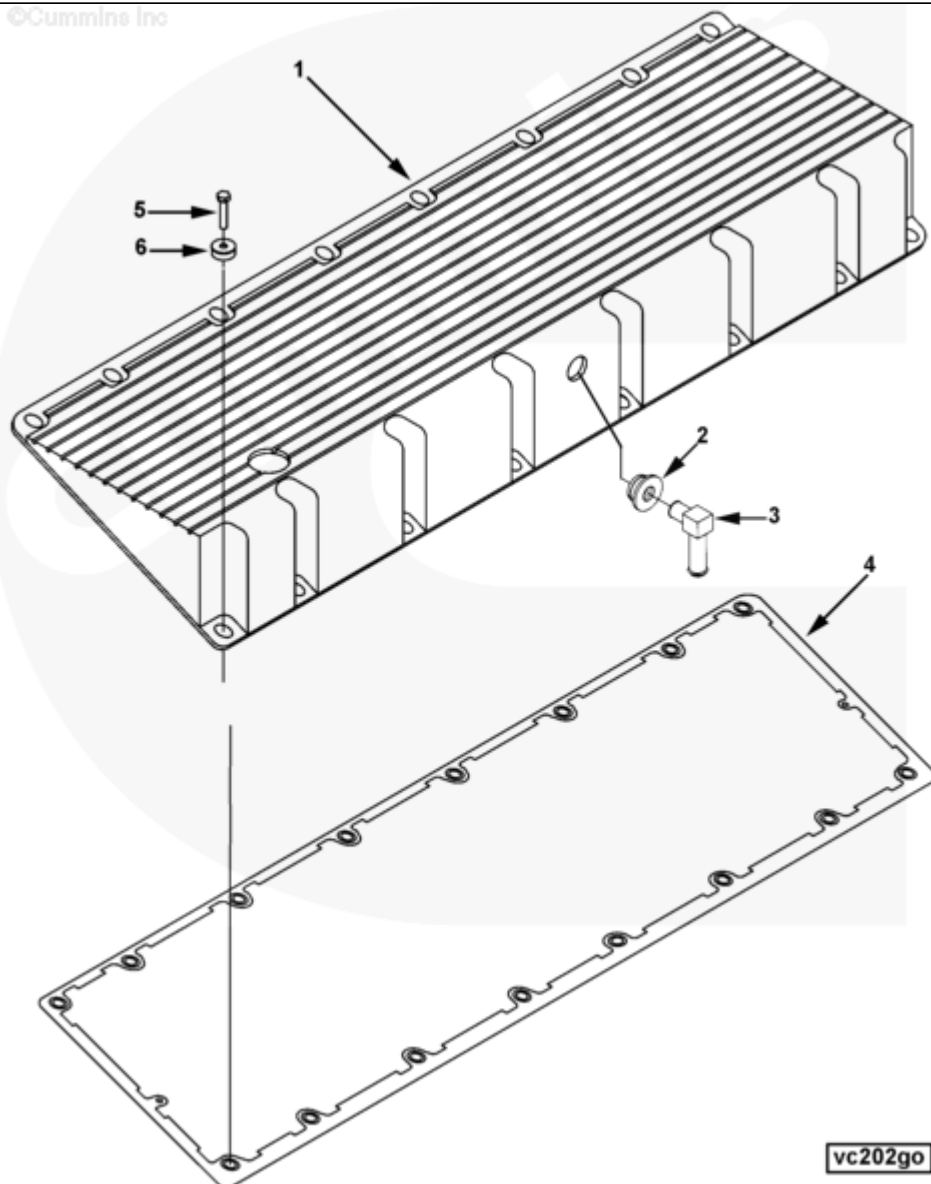

Parts Catalog - Option Detail

Electronic Parts Catalog - Option Detail				
Option	Group	Graphic	Film Card	Date
VC2112-03	03.01.1	vc202go	II	28-MAR-06
Engines	ISM CM570, ISM CM570/870, ISM CM875, ISM CM876, ISM CM876 E, ISM11 CM876 M103, ISM11 CM876 SN, M11 CELECT, M11 CELECT PLUS, M11 MECHANICAL, QSM11 CM570, QSM11 CM876			

[SMALL](#) | [MEDIUM](#) | [LARGE](#)

Cart	Ref No	Part Number	Part Description	Required	Remarks
View My Cart					

		VC2112-03	Valve Cover		
					Valve Cover
					Breather Mtg Arrangement:
					Internal
					Breather Vent Location: Side
					Material: Plastic
					Oil Fill Location: None
					Engine Position: Vertical
					Standard
					Straight Thread O-Ring Port
					Dia: None
					Valve Cover Pitch(Deg): 23
					Breather Tube For Use With
					Closed Breather System
<input type="checkbox"/>		4963818	Cover , Rocker Lever Top Level Assembly No Fill	1	
	1	4961293	Rocker Lever Cover	1	
<input type="checkbox"/>	2	3606992	Grommet Seal	1	
<input type="checkbox"/>	3	3607067	Breather Tube	1	
<input type="checkbox"/>	4	3883220	Rocker Lever Cover Gasket	1	
<input type="checkbox"/>	5	3899757	Hexagon Head Cap Screw	16	M8 x 1.25 x 40
<input type="checkbox"/>	6	3899798	Noise Isolator	16	